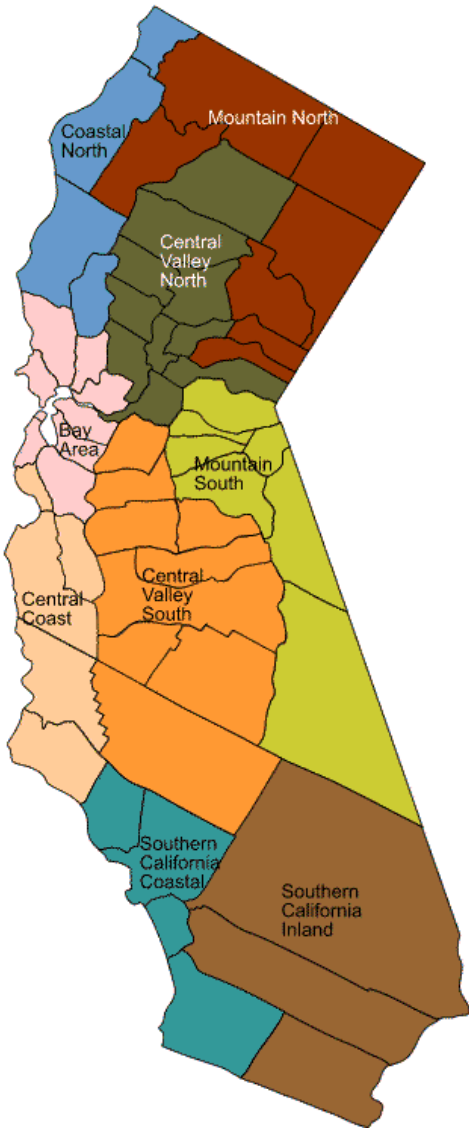

California Geographical Areas

Area Color	California Geographical Areas	No. of Jurisdictions 2004	Percent of Statewide Disposal
	Bay Area	82	17
	Central Coast	28	4
	Central Valley North	27	7
	Central Valley South	46	9
	Coastal North	17	<1
	Mountain North	12	<1
	Mountain South	13	<1
	Southern California Coastal	141	50
	Southern California Inland	58	11