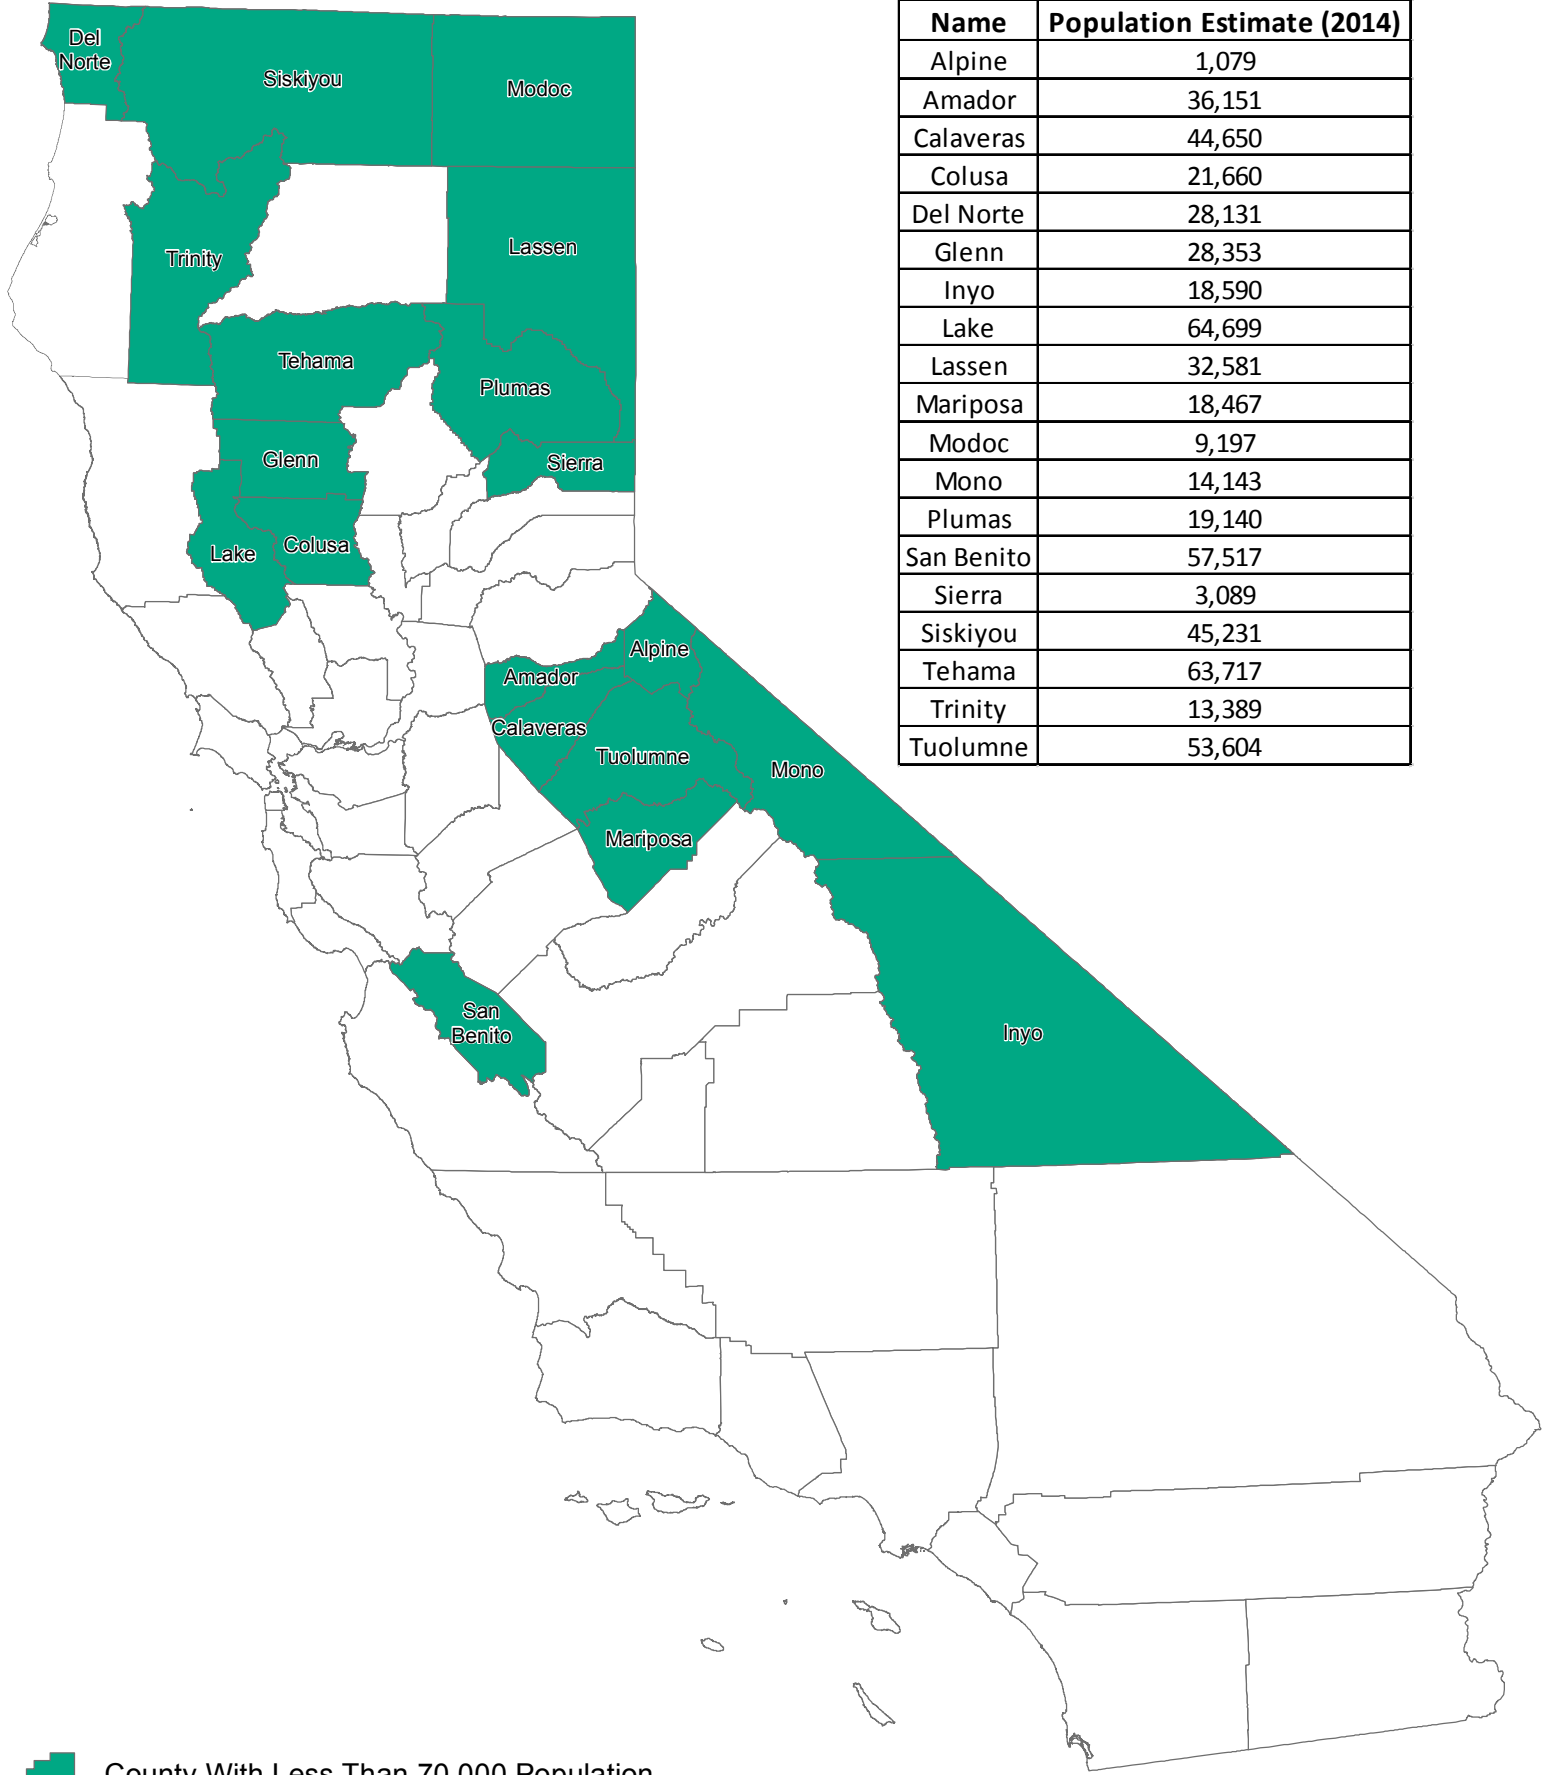

Counties With Less Than 70,000 Population

Name	Population Estimate (2014)
Alpine	1,079
Amador	36,151
Calaveras	44,650
Colusa	21,660
Del Norte	28,131
Glenn	28,353
Inyo	18,590
Lake	64,699
Lassen	32,581
Mariposa	18,467
Modoc	9,197
Mono	14,143
Plumas	19,140
San Benito	57,517
Sierra	3,089
Siskiyou	45,231
Tehama	63,717
Trinity	13,389
Tuolumne	53,604

 County With Less Than 70,000 Population