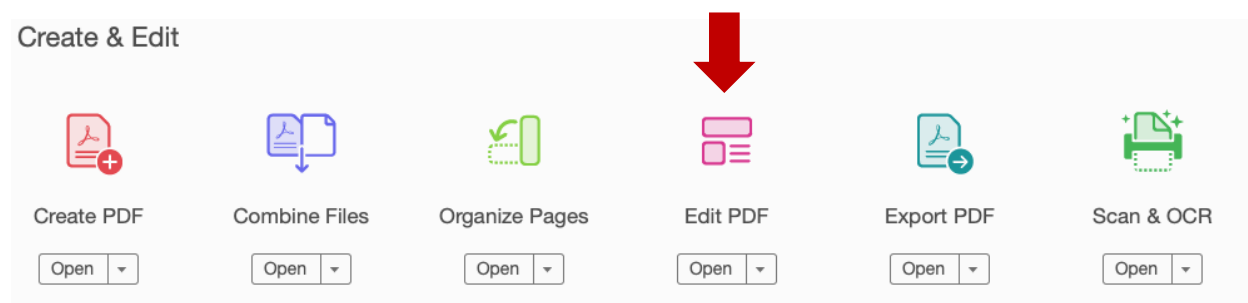

Instructions for Customizing Model Signage

CalRecycle has designed model recycling signs available for download on our website. For a complete list, visit the [Organics Education and Outreach Toolkit](#).

Each sign is fully customizable using Adobe Acrobat Pro. Adobe offers a free one-week trial available on their [website](#). Most professional printers will also provide these editing services.

Step 1. Open the PDF sign in Adobe Acrobat Pro.

Step 2. Open the Tool Menu and select the Edit tool.

Step 3. In Edit mode, the sign will become fully editable.

You can add or remove text and add or remove images, including a logo.

To remove an image, simply click on it and the element will be highlighted with a blue bounding box. Press delete on your keyboard to delete the image.

To add an image, select “Add Image” from the toolbar.

To add text, select “Add Text” from the toolbar and drag a text box onto the sign in the desired location.